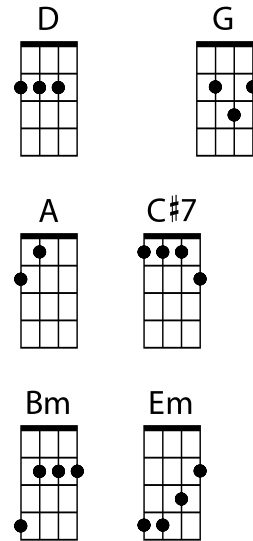

## O Come All Ye Faithful

For most of this song, strums are played to sync with the melody. If that's too much, just play the first chord of each bar.

G D  
O come, all ye faithful  
G D G C G D  
Joyful and triumphant  
Em D D A7 D D7  
O come ye, O come ye to Be - thlehem  
G Am G D7 G  
Come and be - hold Him  
D G Em A D D7  
Born the King of Angels

G Am G D7 G  
Glo- ry to go- d  
D G Em A D D7  
In the highest ho-ur

## O Holy Night

D                      G                      D  
 O holy night the stars are brightly shining  
    A                      D  
 it is the night of the dear savior's birth  
 D                      G                      D  
 long lay the world in sin and errors pining  
 F#m                      C#7                      F#m  
 till he appeared and the soul felt its worth  
    A                      D  
 the thrill of hope the weary world rejoices  
    A                      D  
 for yonder breaks a new and glorious morn  
 Bm                      F#m                      Em                      Bm  
 fall on your knees oh hear the angels voices  
    D                      A                      D                      G  
 oh ni - ght divine  
    D                      A                      D  
 oh night that Christ was born  
    A                      D                      G  
 oh night divine  
    D                      A                      D  
 oh night when Christ was born