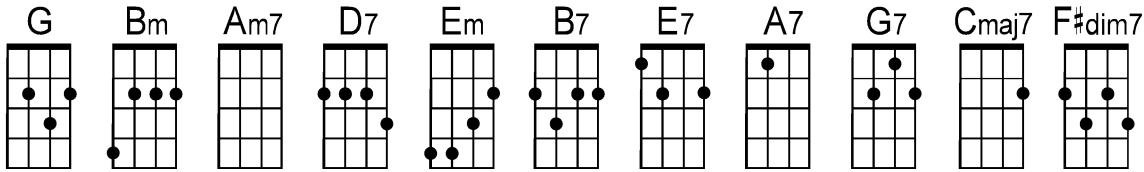

# Have Yourself a Merry Little Christmas

by Hugh Martin and Ralph Blane (1943)

Intro: G, Bm, Am7, D7, G, Bm, Am7 D7

G Bm Am7 D7 G Bm Am7. D7 .  
Have yourself a merry little Christmas, let your heart be light  
G Em Am7 D7 B7 . E7. A7. D7.  
From now on, our troubles will be out of sight.  
G Bm Am7 D7 G Bm Am7. D7 .  
Have yourself a merry little Christmas, make the yuletide gay,  
G Em Am7 B7 Em . G7 .  
From now on our troubles will be miles a-way.

## O Come All Ye Faithful

For most of this song, strums are played to sync with the melody. If that's too much, just play the first chord of each bar.

G D  
O come, all ye faithful  
G D G C G D  
Joyful and triumphant  
Em D D A7 D D7  
O come ye, O come ye to Be - thlehem  
G Am G D7 G  
Come and be - hold Him  
D G Em A D D7  
Born the King of Angels

D                      G                      D  
 Truly he taught us to love one another  
    A                      D  
 His law is love and His gospel is peace  
 D                      G                      D  
 Chains shall He break for the slave is our brother  
    F#m                      C#7                      F#m  
 And in His name all oppression shall cease  
 A                      D  
 Sweet hymns of joy In grateful chorus raise we  
    A                      D  
 Let all within us praise His holy name  
 Bm                      F#m                      Em                      Bm  
 fall on your knees oh hear the angels voices  
    D                      A                      D                      G  
 oh ni - ght divine  
    D                      A                      D  
 oh night that Christ was born  
    A                      D                      G  
 oh night divine  
    D                      A                      D  
 oh night when Christ was born